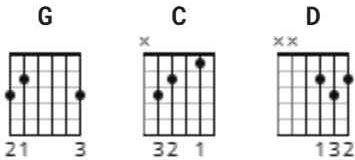

# Green Green Grass Of Home Chords by Elvis Presley

Difficulty: absolute beginner

Tuning: E A D G B E

## STRUMMING PATTERN

90 bpm

**G**

The old home town looks the same

**C** as I step down from the train

and there to meet me is my mama and my papa

**G** down the road I look and there runs Mary

**C** hair of gold and lips like cherries

**G** it's good to touch the green green grass of home **D** **D** **G** **C** **G**

**G** Yes, they'll all come to meet me, hands reaching, smiling sweetly

**G** It's good to touch the green green grass of home **D** **D** **G**

**G**

The old hous is still standing

**C** though the paint is cracked and dry **G**

And there's that old oak tree I used to play on

**G** down the lane I walk with my sweet Mary **G**

**C** hair of gold and lips like cherries