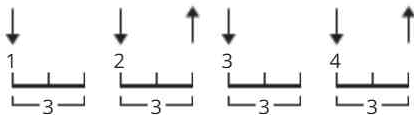

# Green Green Grass Of Home Chords by Elvis Presley

Difficulty: absolute beginner

Tuning: E A D G B E

## STRUMMING PATTERN

90 bpm

**G**

The old home town looks the same

**C** as I step down from the train

and there to meet me is my mama and my papa

**G** down the road I look and there runs Mary

**C** hair of gold and lips like cherries